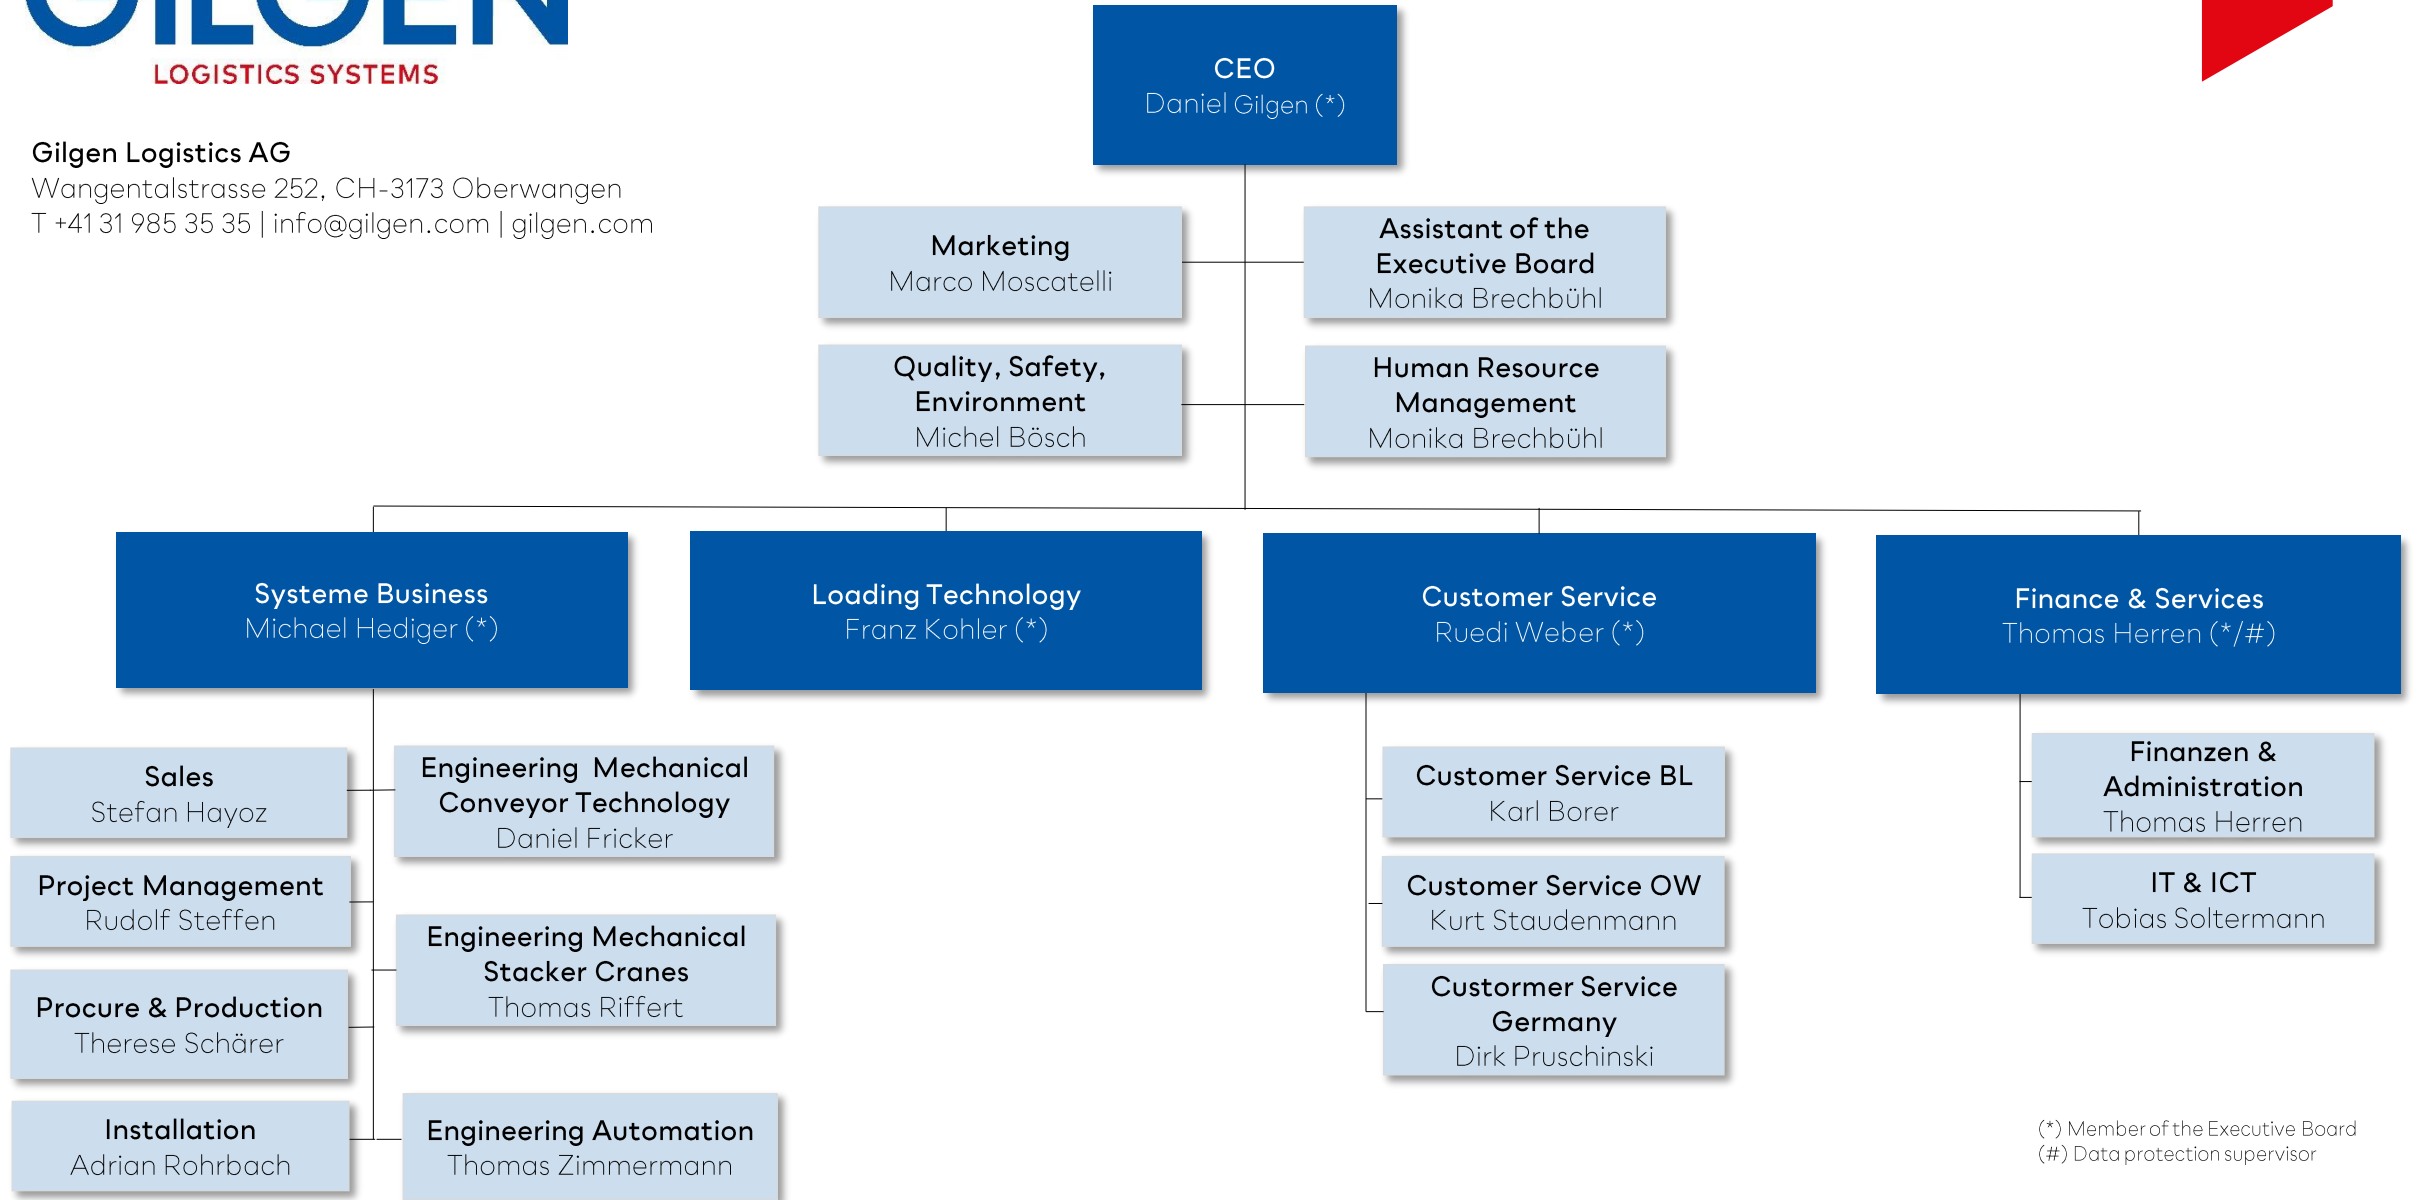

## Gilgen Logistics AG

Wangentalstrasse 252, CH-3173 Oberwangen  
 T +41 31 985 35 35 | info@gilgen.com | gilgen.com

(\*) Member of the Executive Board  
 (#) Data protection supervisor