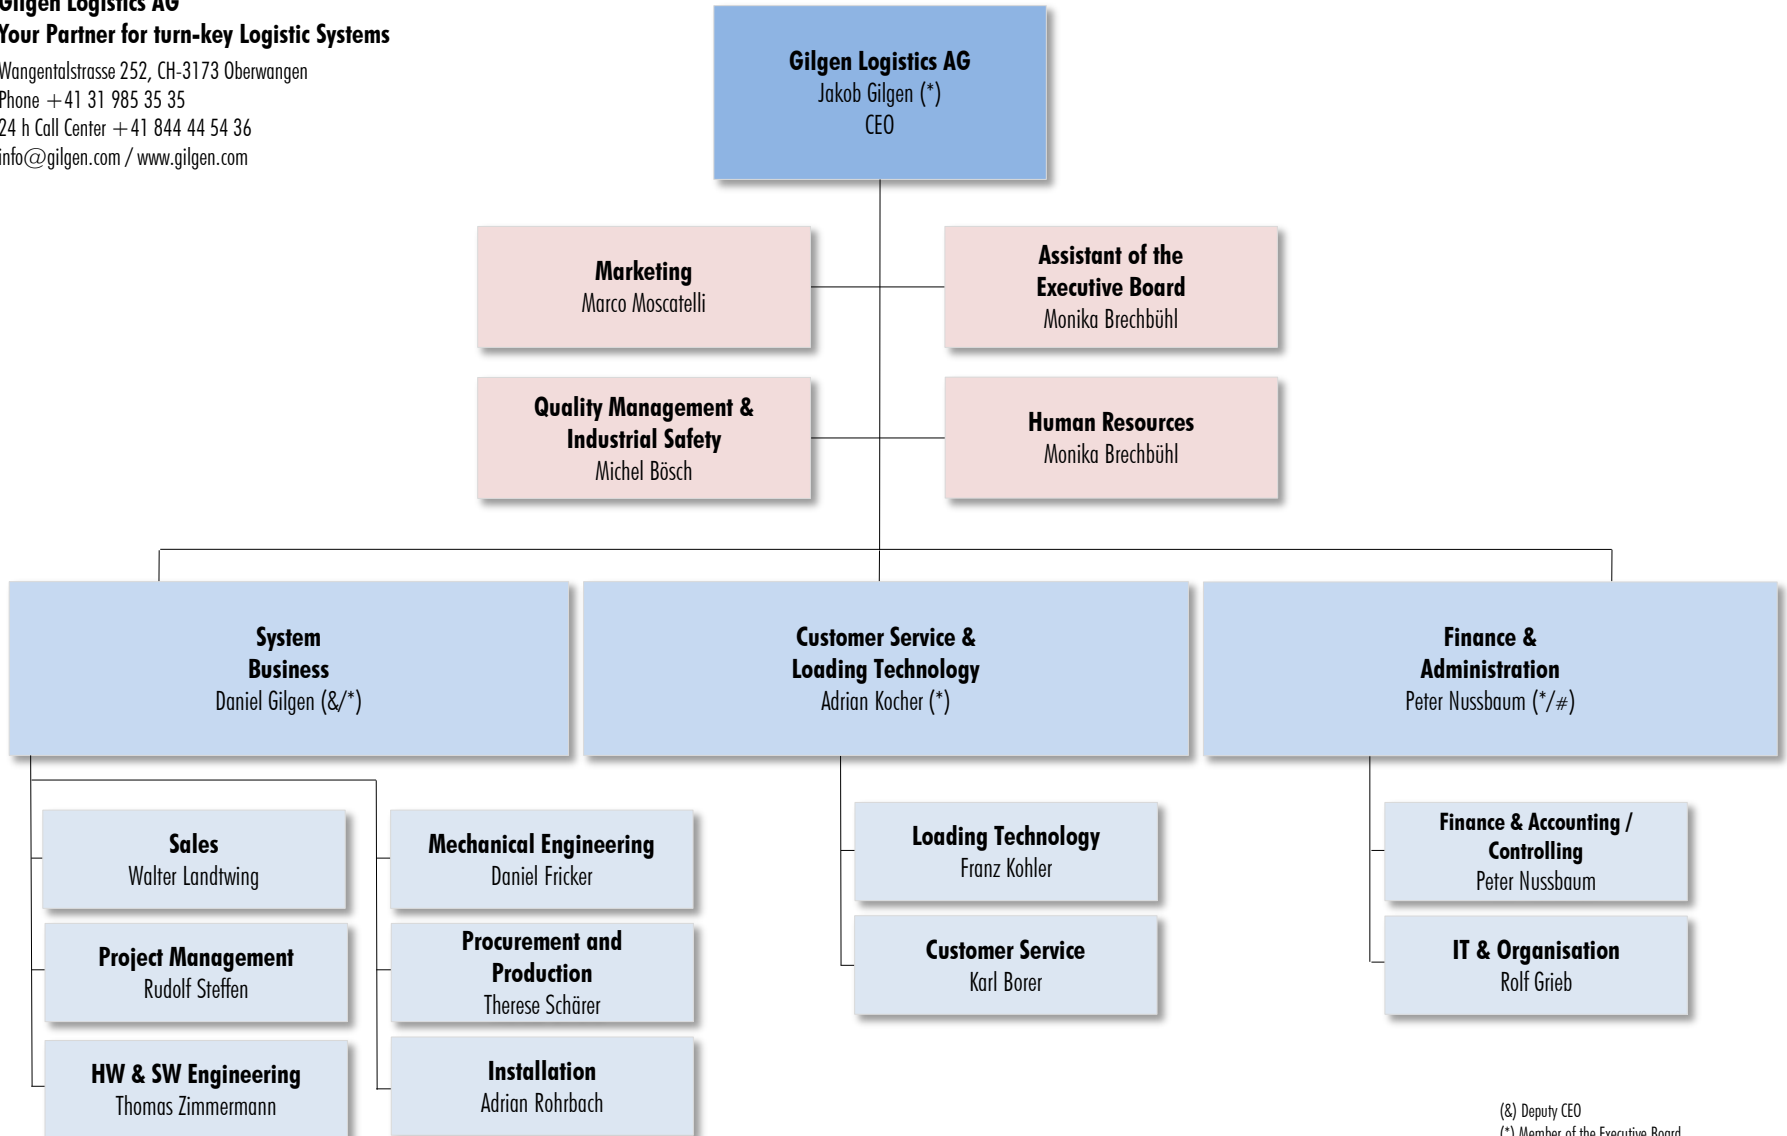

Gilgen Logistics AG

Your Partner for turn-key Logistic Systems

Wangentalstrasse 252, CH-3173 Oberwangen

Phone +41 31 985 35 35

24 h Call Center +41 844 44 54 36

info@gilgen.com / www.gilgen.com